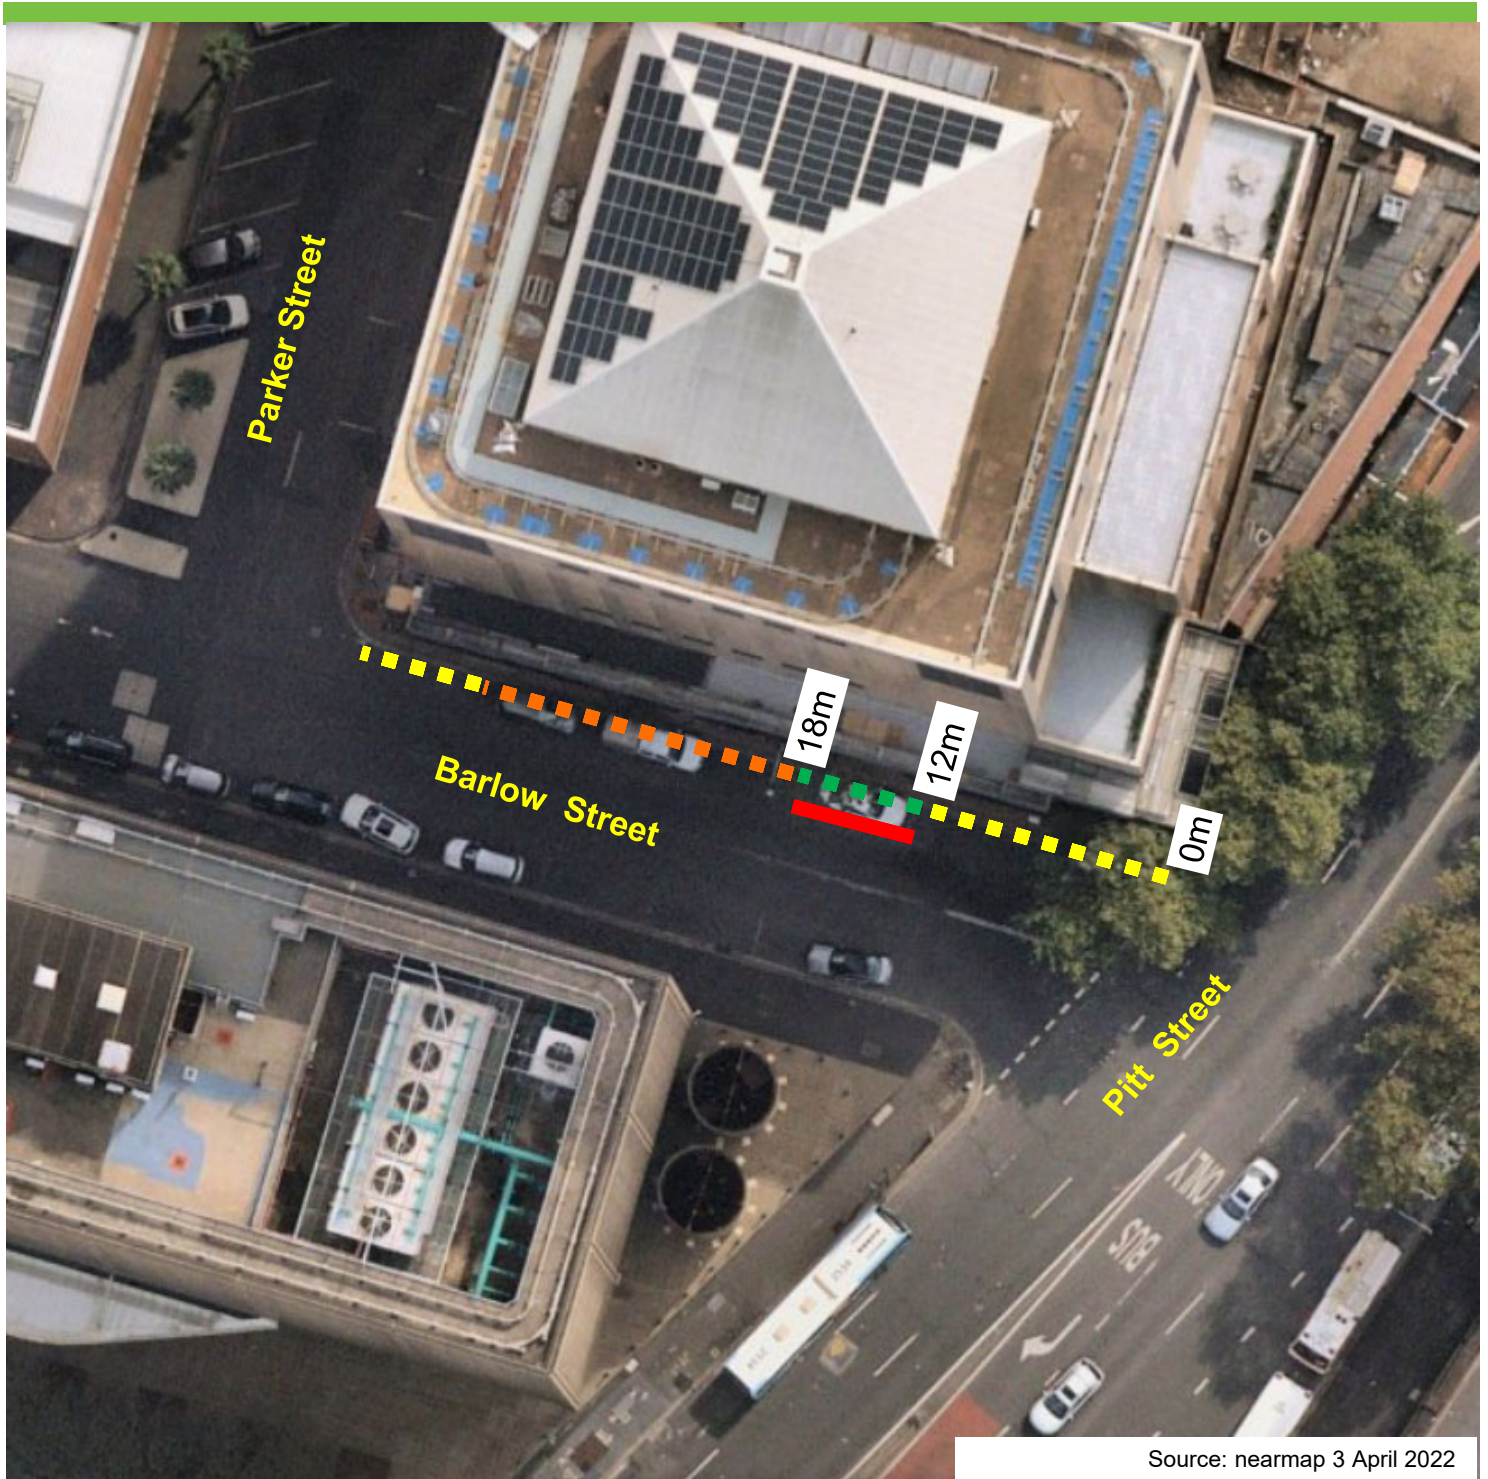

Barlow Street, Haymarket Proposed parking changes

Source: nearmap 3 April 2022

- Existing**
- ■ ■ No Stopping
 - ■ ■ 2P Ticket 8am-6pm Mon-Fri
 - ■ ■ 4P Ticket 6pm-10pm Mon-Fri
 - ■ ■ 8am-10pm Sat-Sun & Public Holidays
 - ■ ■ Works Zone
 - ■ ■ 7am-7pm Mon-Fri 7am-5pm Sat 126
 - ■ ■ 4P Ticket 7-10pm Mon-Fri 5-10pm Sat
 - ■ ■ 8am-10pm Sun & Public Holidays